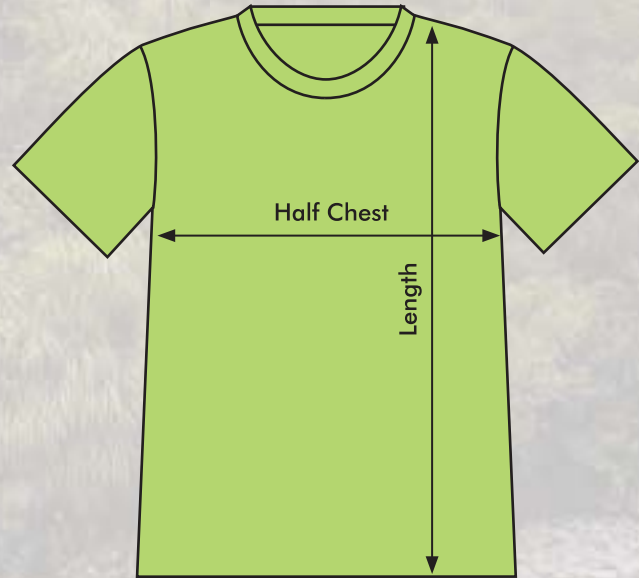

sizing guide

Style Number

ADULTS SIZING		XS	S	M	L	XL	2XL	3XL	5XL	
JP100	→	Half Chest (CM)	46	49	52	55	58	61	65	76
JC200		Length (CM)	68	70	72	74	77	80	83	87
JJ220	}									
JV120										
JU130										
C120										
SC120										
SB120										
SR110										
D120										
LTD120										
P120										
PD120										
OC120										
OC920										
GC120										
EC120										
EB120										
HJS051										

LADIES T-SHIRT SIZING		S	M	L	XL	2XL	
CC150	→	Half Chest (cm)	38	41	44	47	50
LC150		Length (cm)	55	56	57	58	59

LADIES POLO SHIRT SIZING		S/10	M/12	L/14	XL/16	2XL/18	
JL150	→	Half Chest (cm)	45	47.5	50	52.5	55
JL340		Length (cm)	62	63	64	65	66
JC400							

KIDS & INFANTS SIZING		0	1	2	4	6	8	10	12	14	
KC120	→	Half Chest (cm)	23	26	30	32	34	36	38	41.5	45
KD120		Length (cm)	28	34	40	44	48	52	56	60	64
BC120											
OK980											
HJS050											